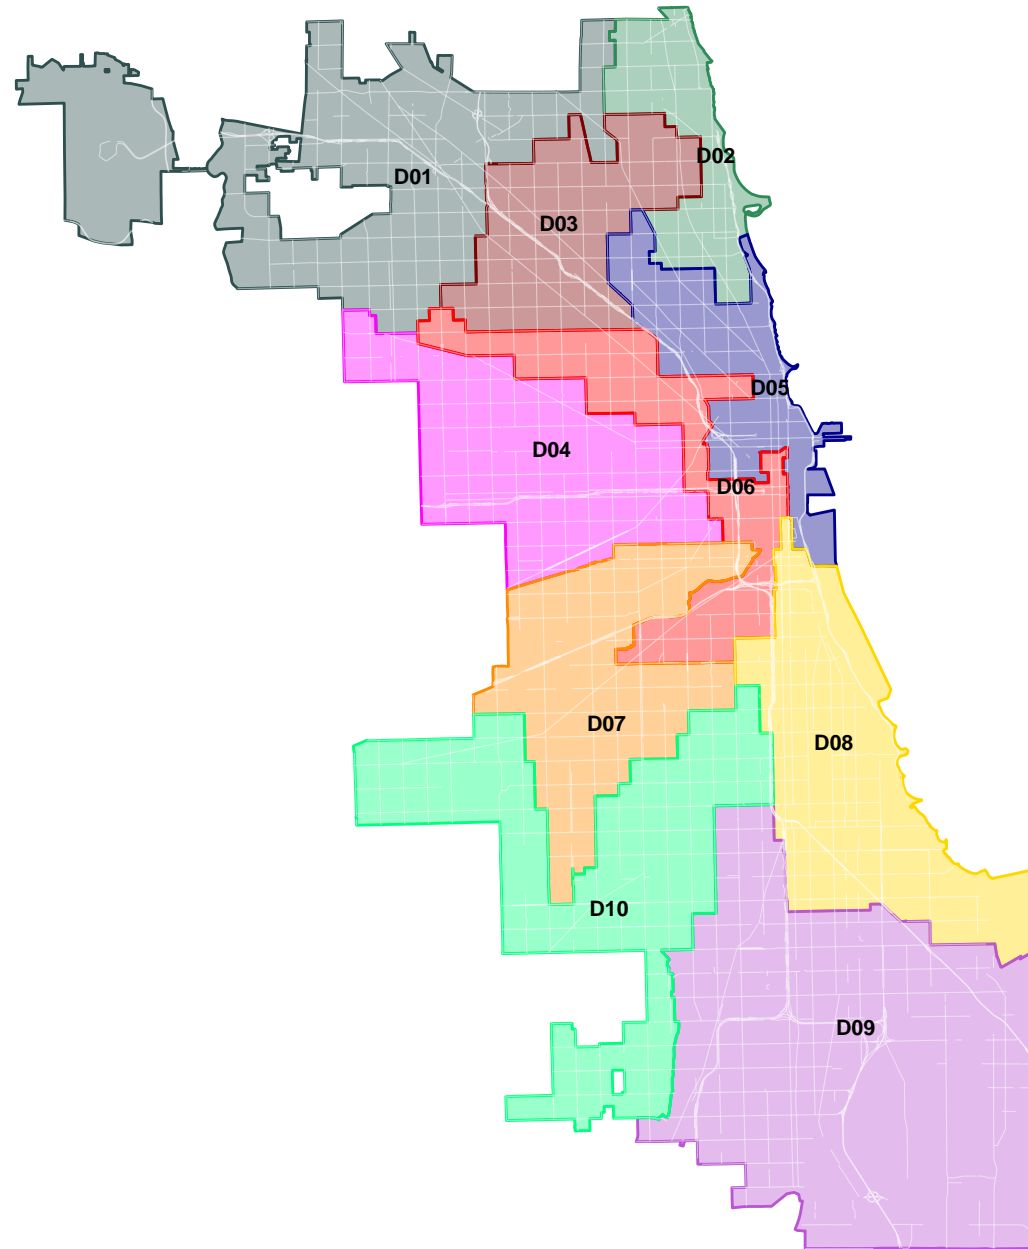

ERSB Community Map

- D01 – O'Hare / Norwood Park + Jefferson Park / Portage Park**
- D02 – Rogers Park / West Ridge + Uptown / Lakeview**
- D03 – Albany Park / Lincoln Square + Irving Park / Logan Square**
- D04 – Austin / West Garfield Park + East Garfield / North Lawndale**
- D05 – Streeterville / River North + Lincoln Park / Old Town**
- D06 – West Town / Cragin + Chinatown / University Village**
- D07 – Pilsen / Little Village + Gage Park / Back of the Yards**
- D08 – Woodlawn / South Shore + Bronzeville / Hyde Park**
- D09 – Washington Heights / Auburn Gresham + Calumet Heights / Hegewisch**
- D10 – West Englewood / Ashburn + Midway / Mt. Greenwood**